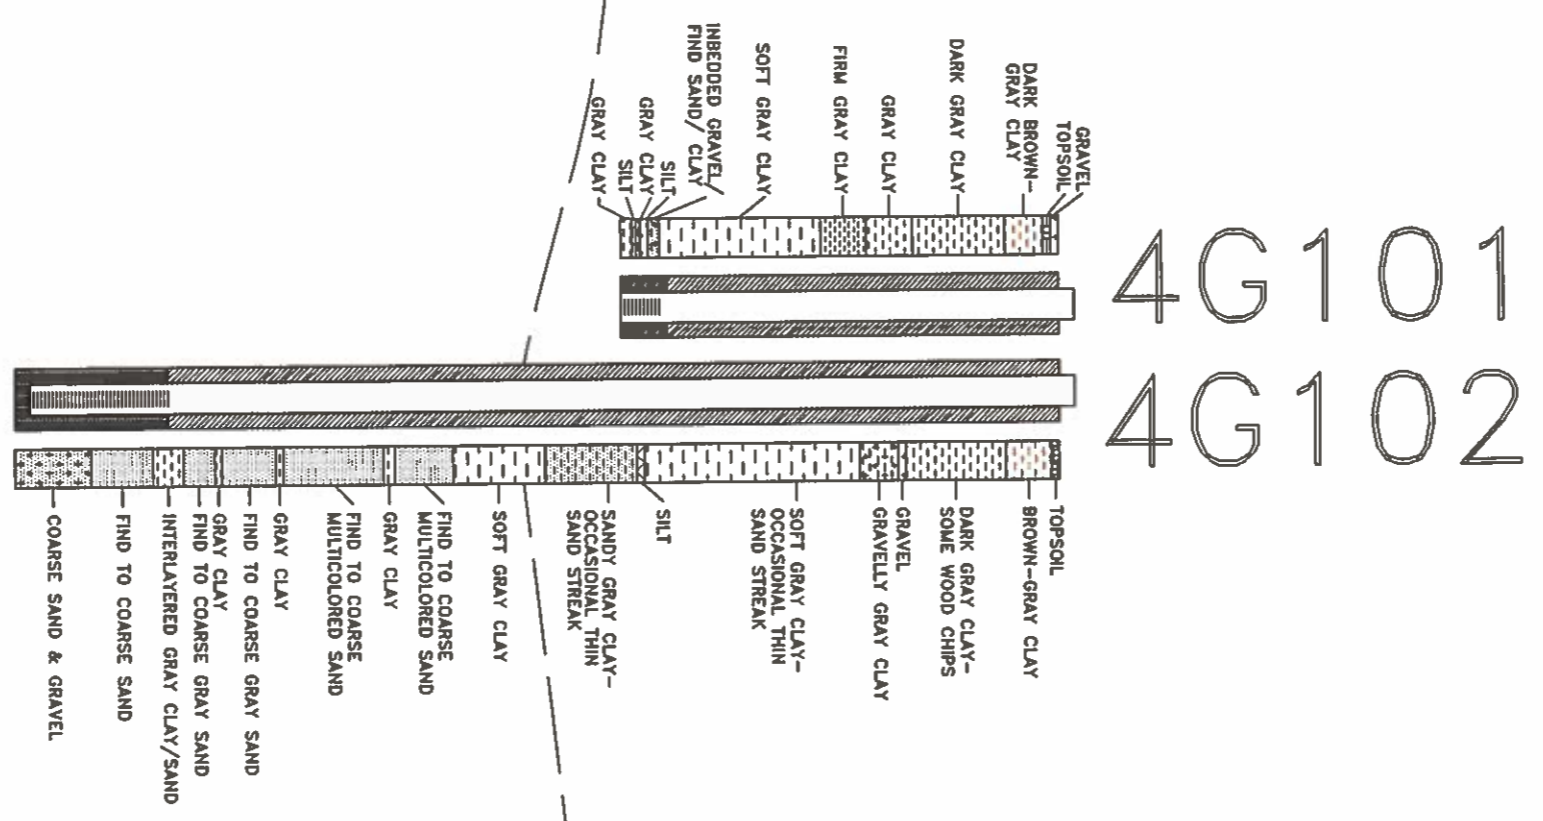

ELEVATION IN FEET (NGVD)

775  
750  
725  
700  
675  
650  
625  
600  
575  
550

Well Name: 5G101  
 File Name: C:\VLWISGLOGS\URBANALP\5G101.HDR  
 Location: URBANA LANDFILL  
 Elevation: 0 Reference: Ground Surface