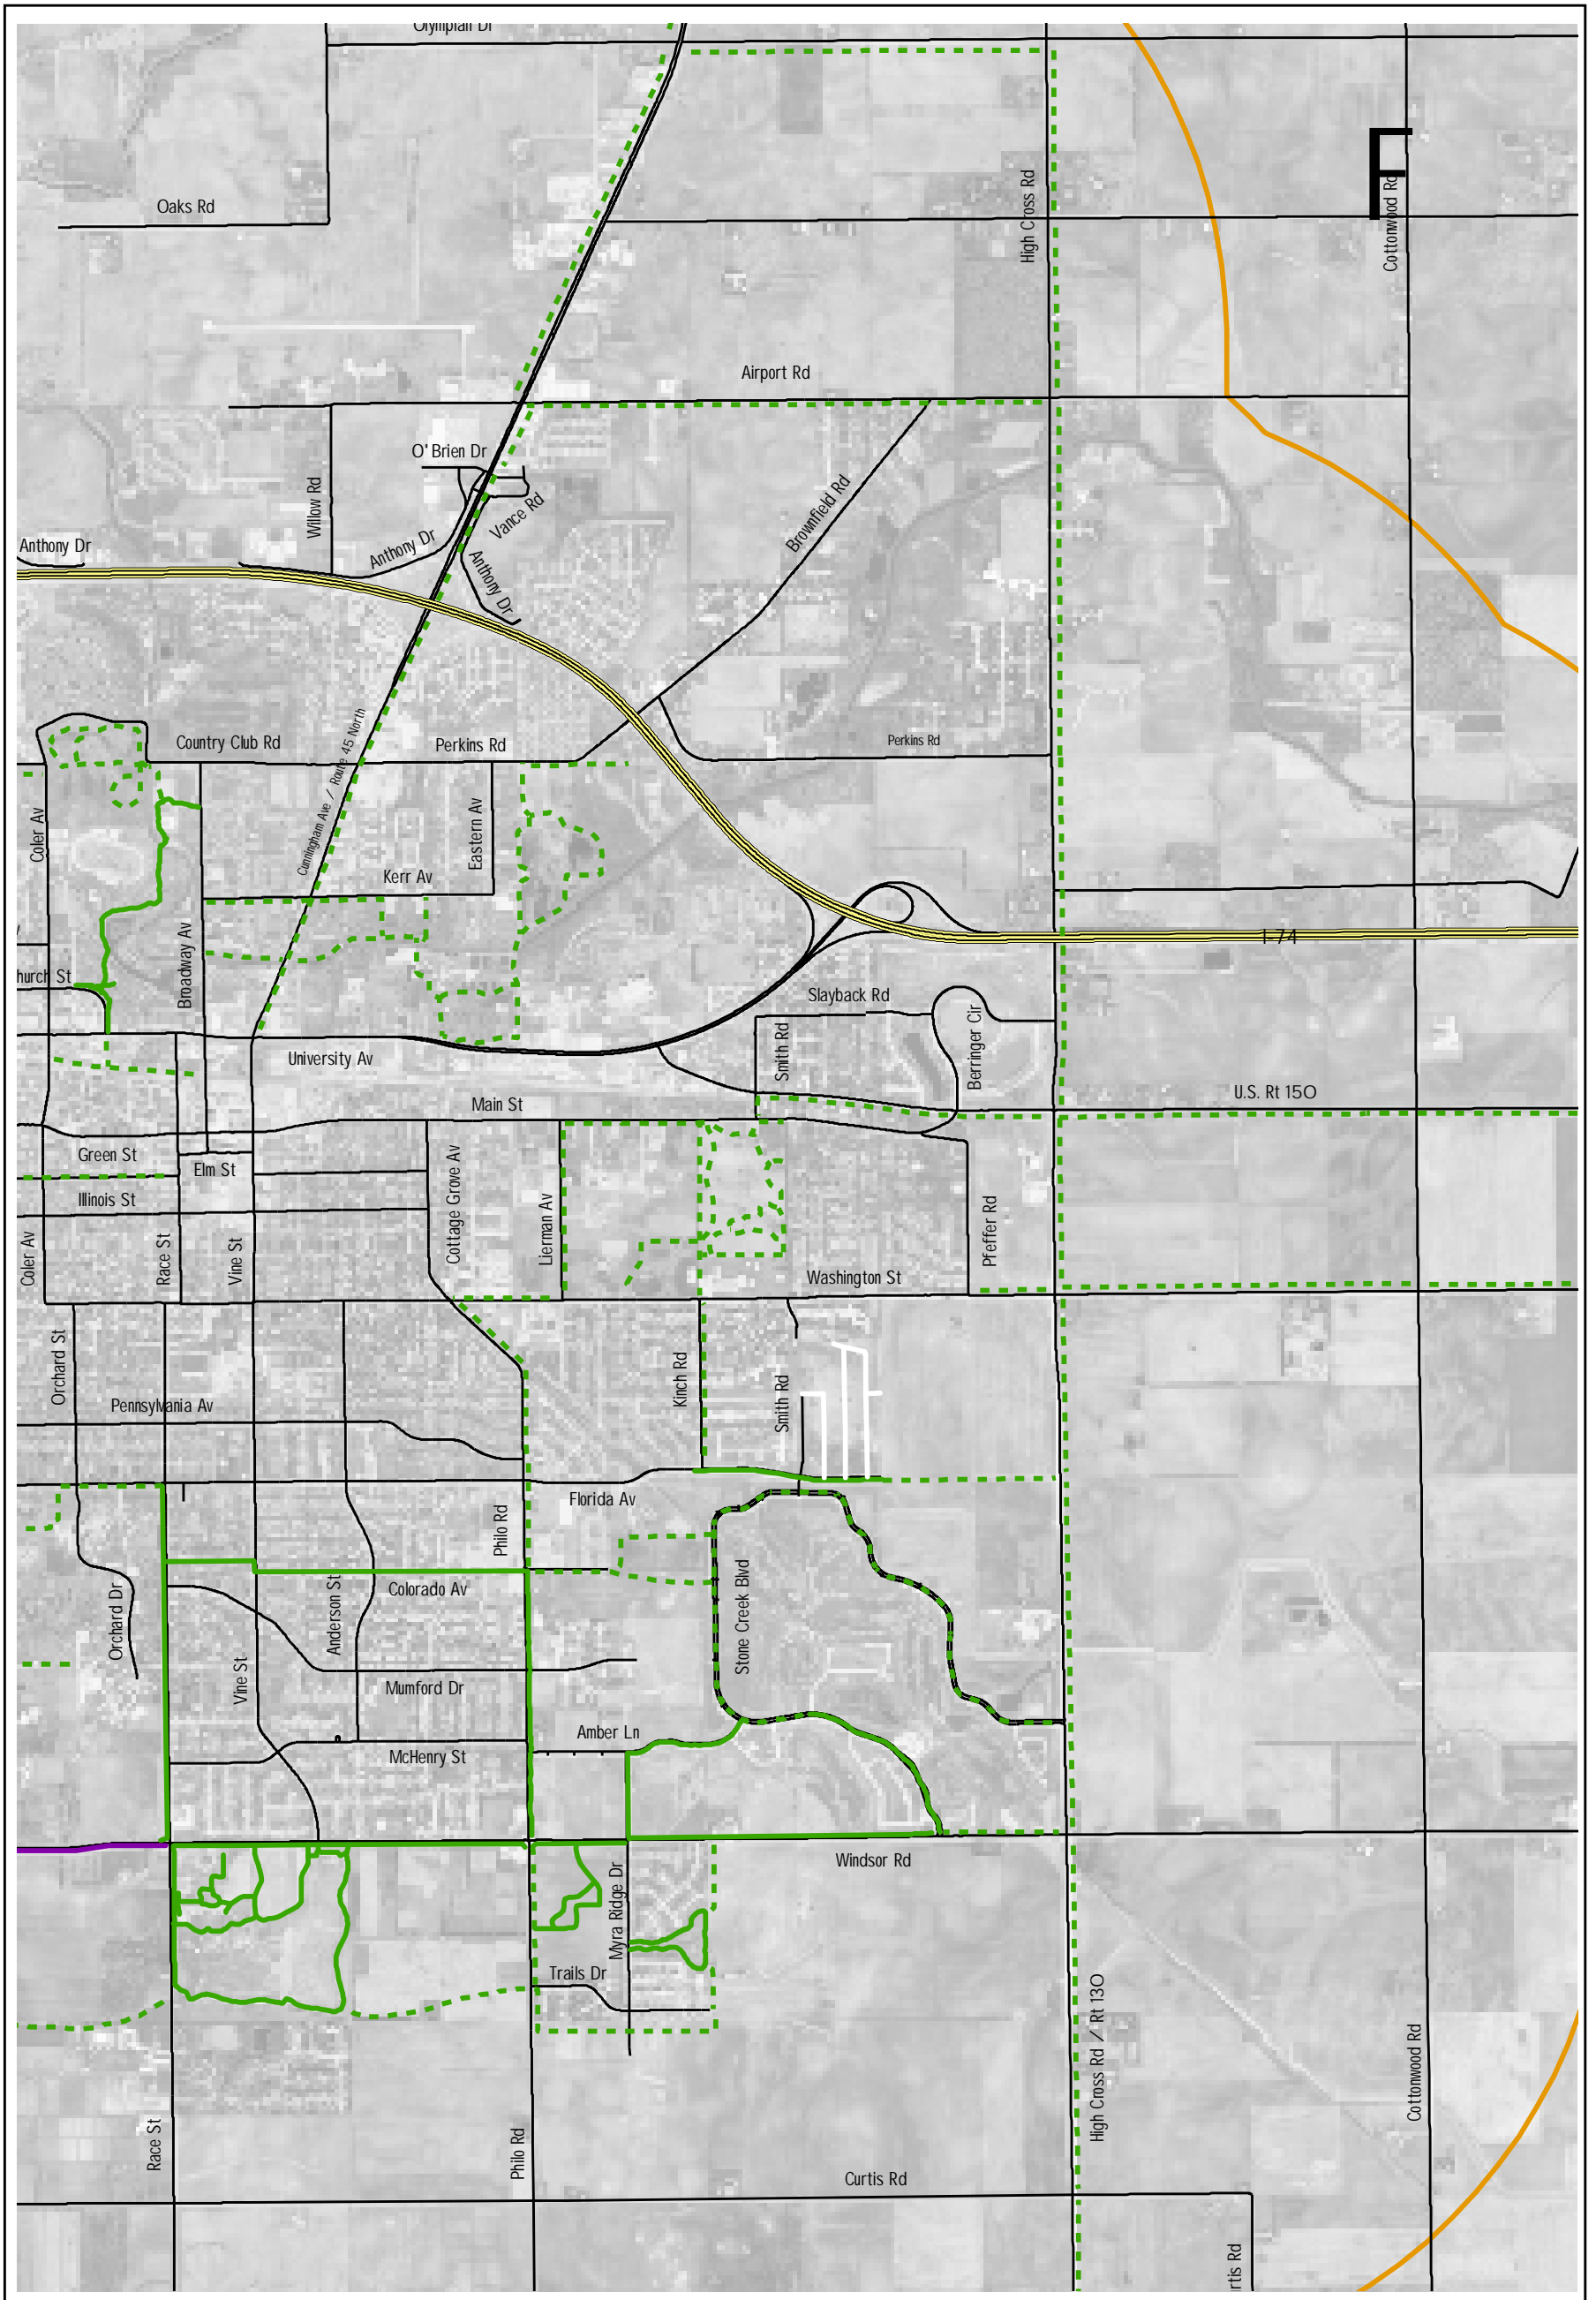

# APPENDIX "C" GREENWAYS AND TRAILS CLASSIFICATION MAP

Routes are adapted from:  
Champaign County Greenways & Trails Plan February 2004  
Incorporated in the 2005 Urbana Comprehensive Plan

Adopted April 11, 2005  
Map created by City of Urbana Community Development Services Dept.

### Trail Classes

Existing Planned

- - - - - Shared Use Path
- - - - - U of I Bike Path
- - - - - On Street Bike Path

### Urbana ETJ Boundary

1 1/2 Miles Past City Limits