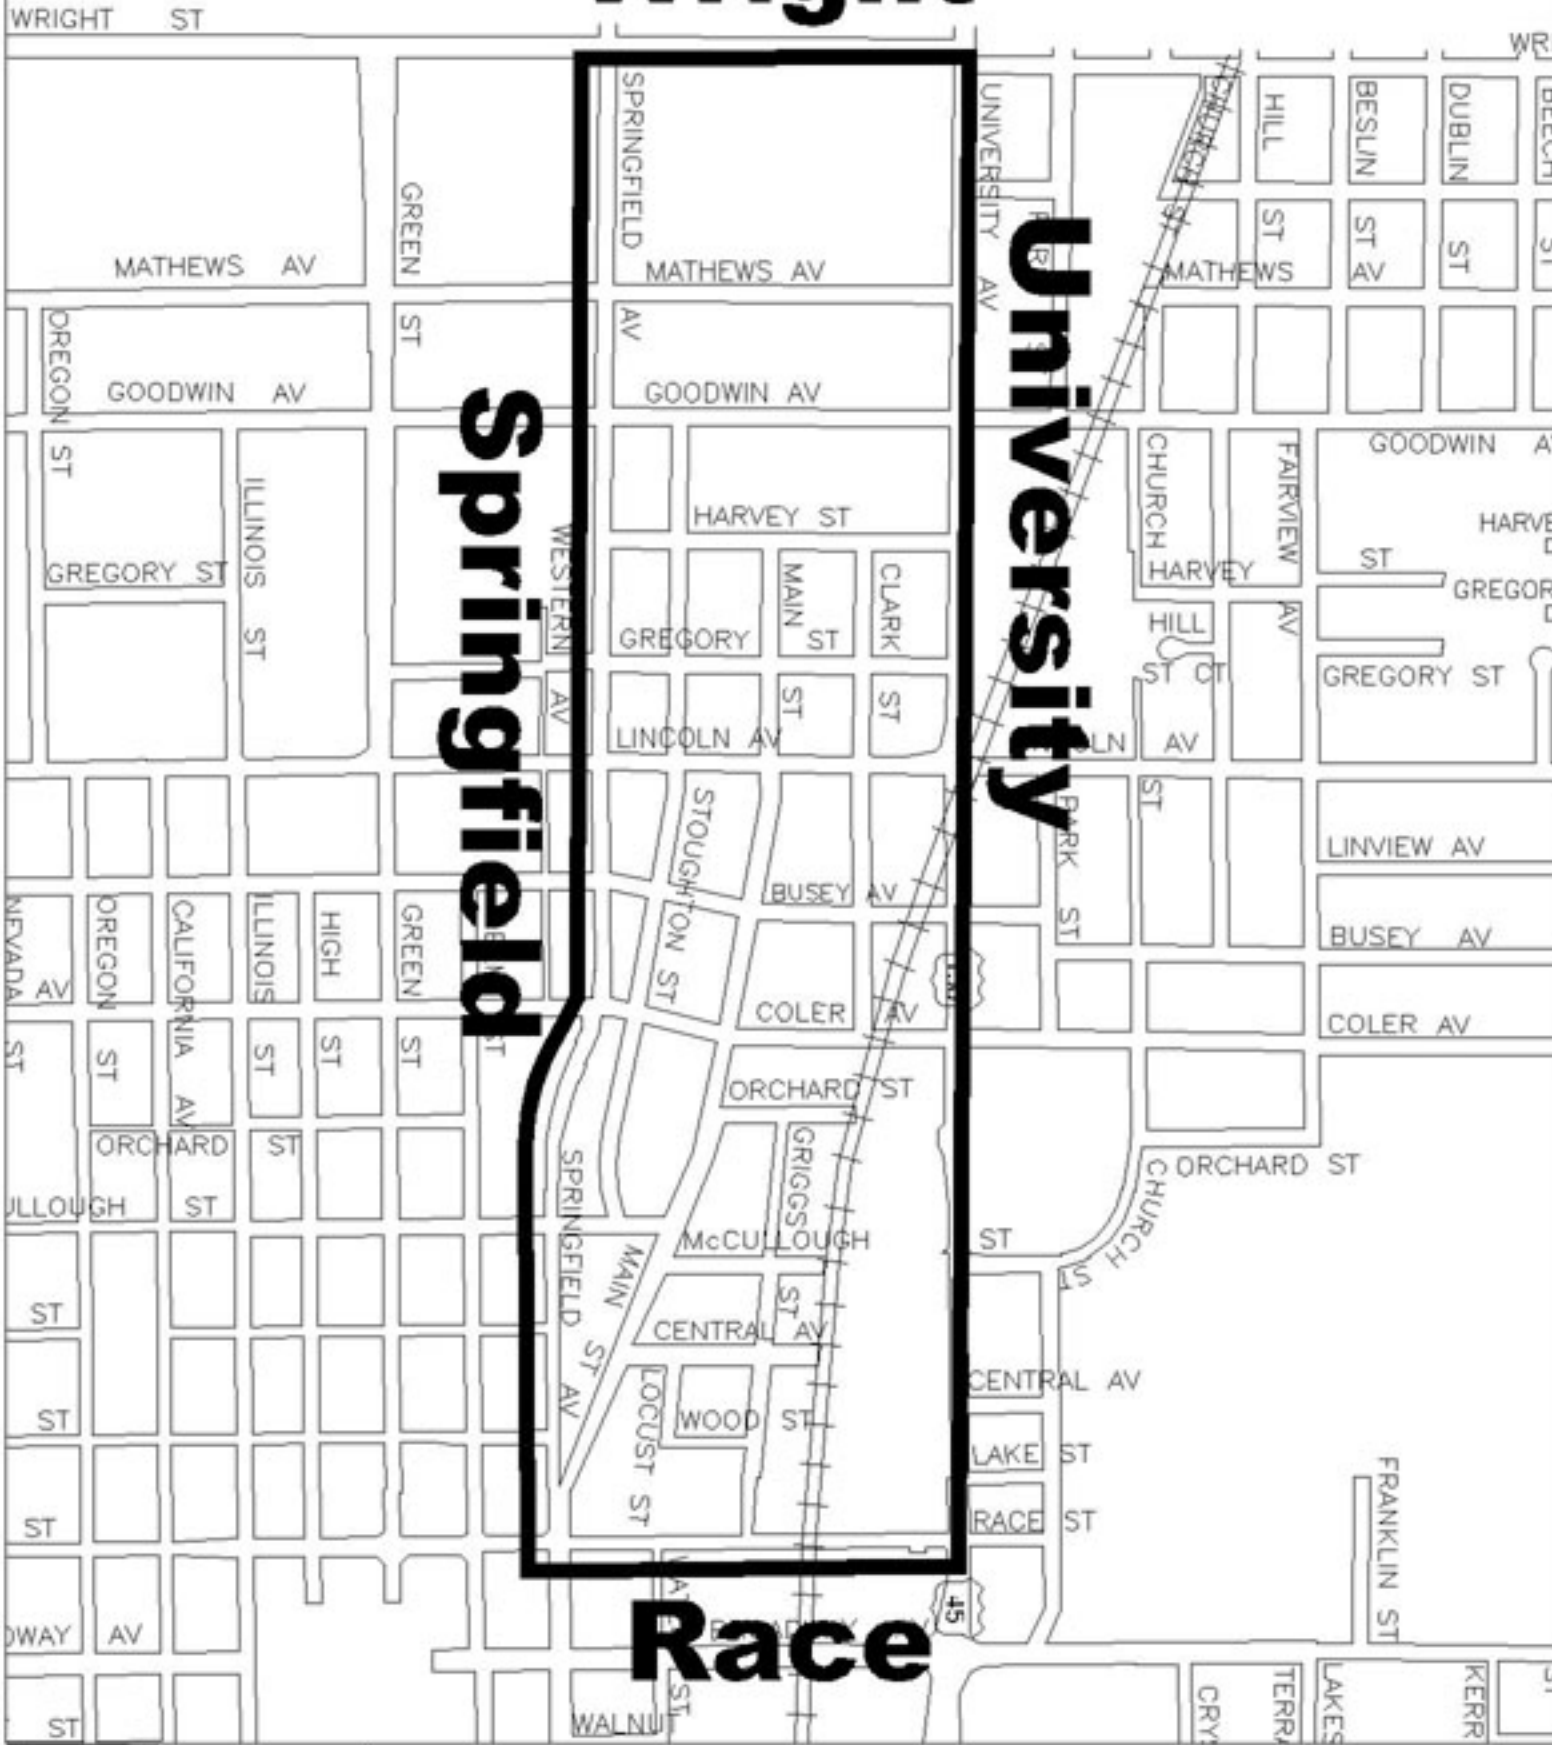

Wright

Springfield

University

Race

10/22/07

Area 8