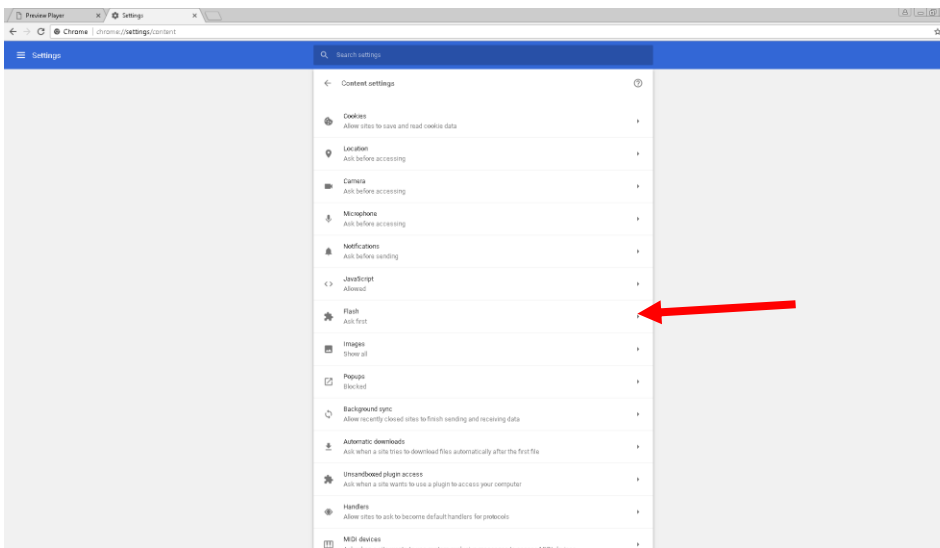

Then click on the Flash tab: