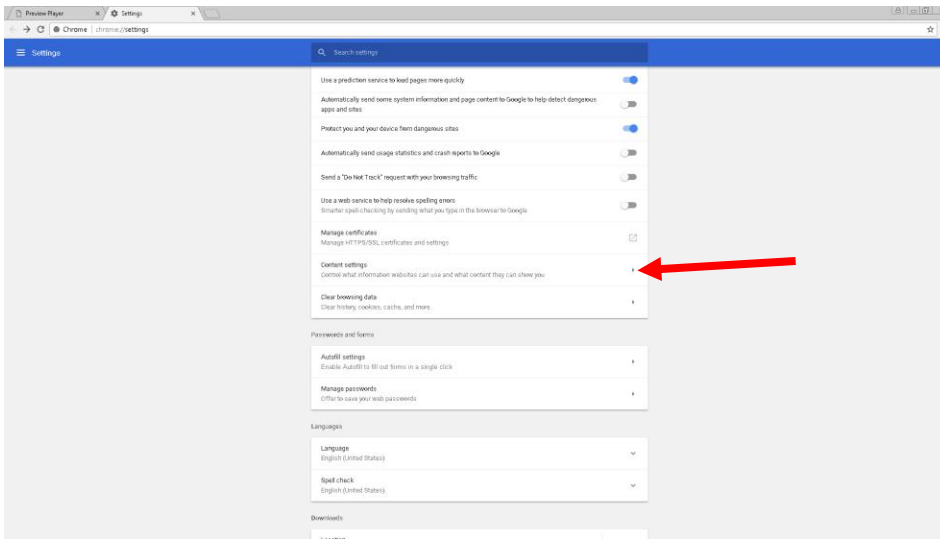

Click on the Content settings tab: