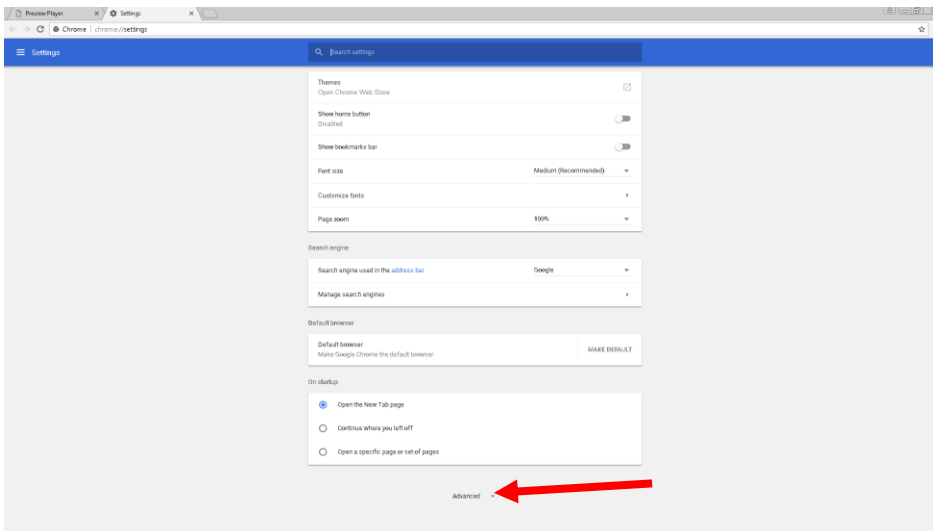

Next, choose Advaced: