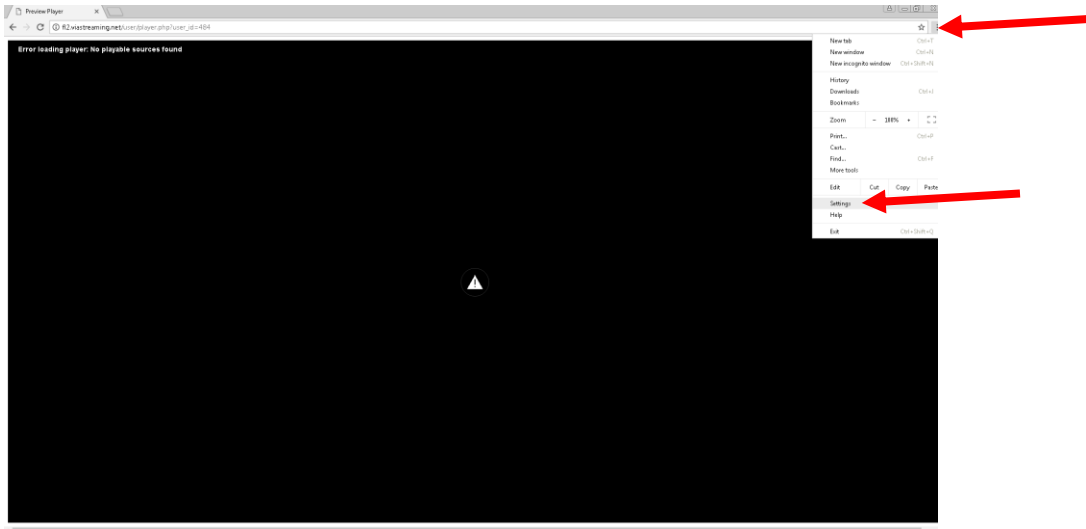

Urbana Public Television is available streaming live online

- http://fl2.viastreaming.net/user/player.php?user_id=484 - Please make sure your browser settings have flash enabled.

If you receive an error message when watching our live online stream in Google Chrome, first go to the Customize and Control Settings within Chrome and then the Settings tab: