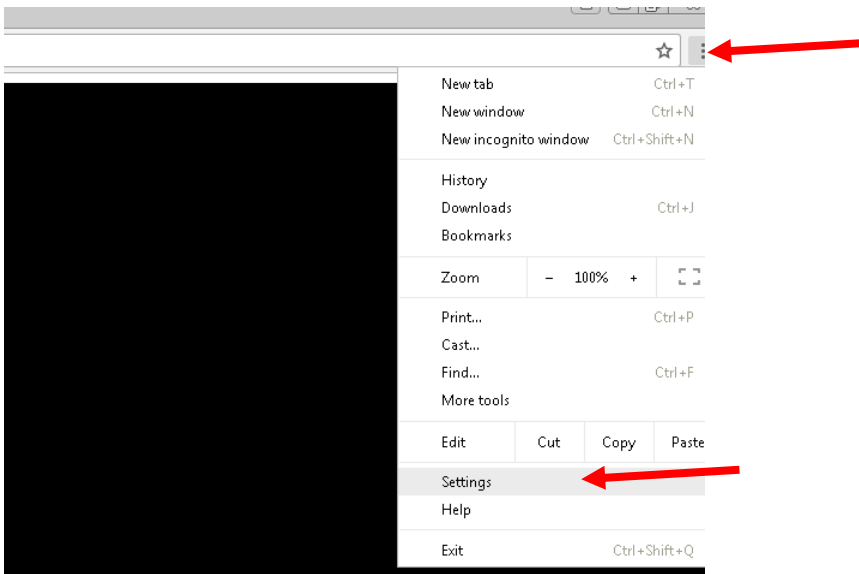

Urbana Public Television is available streaming live online - http://fl2.viastreaming.net/user/player.php?user_id=484 - Please make sure your browser settings have flash enabled.

If you receive an error message when watching our live online stream in Google Chrome, first go to the Customize and Control Settings within Chrome and then the Settings tab: