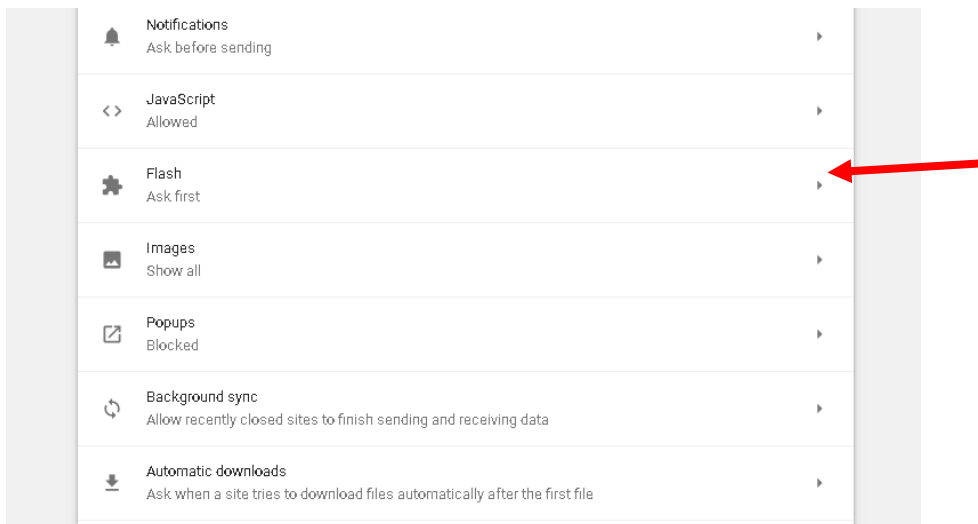

Then click on the Flash tab: