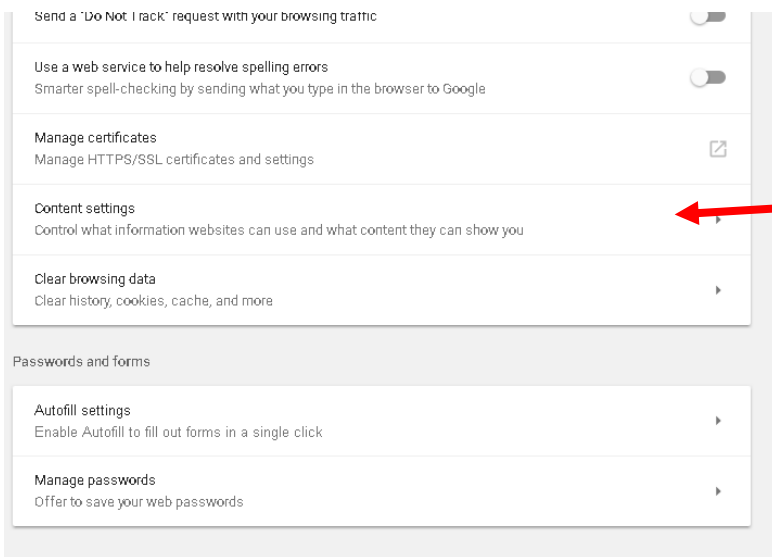

Click on the Content settings tab: