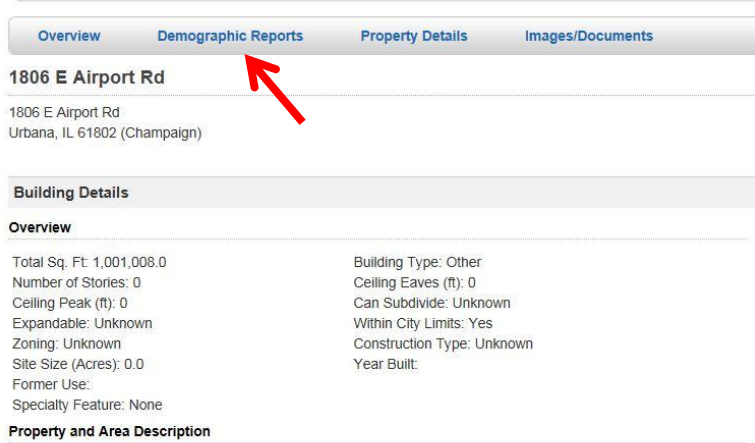

3. Scroll down and click on “Demographic Reports.”