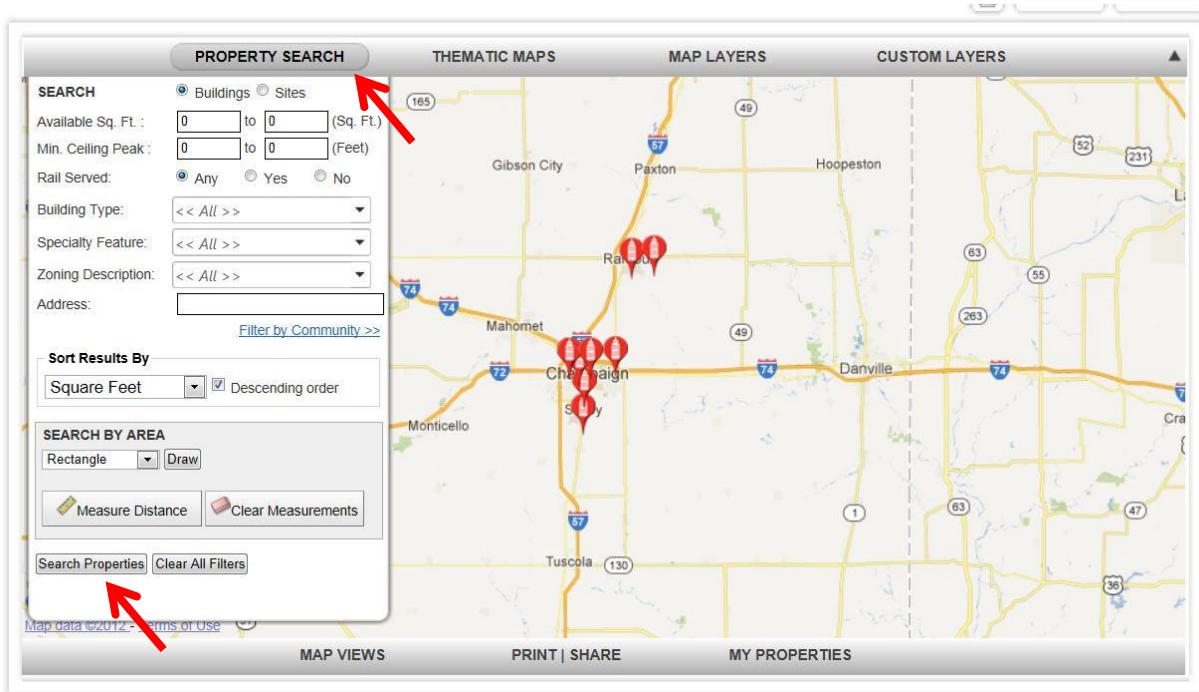

How to Generate an ESRI Demographic Profile for a Building or Site

1. Navigate to the “Available Sites” webpage hosted by the Champaign County Economic Development Corporation: <http://www.champaigncountyedc.org/available-sites>
2. Use the property search features to find a specific property.

Alternatively, you can scroll down and click on a property.

Search Results		Displaying items 1 to 10 of 349 on Map		Pages: 1 2 3 4 5 6 7 8 9 10 ... >				
1806 E Airport Rd	(1,008,008 sq. ft.)	Urbana, IL	Image Not Available	1806 E Airport Rd Urbana, IL 61802	Sale Price: 475000 Lease Price:	Type: Other Ceiling Height: 0 Ft.	Airport: 0 mi Interstate: 0.5 mi	<input type="checkbox"/> Add to My Properties Print Brochure More details
205 Wilbur Heights	(400,000 sq. ft.)	Champaign, IL	Image Not Available	205 Wilbur Heights Champaign, IL 61820	Sale Price: Lease Price:	Type: Other Ceiling Height: 0 Ft.	Airport: 0 mi Interstate: 0 mi	<input type="checkbox"/> Add to My Properties Print Brochure More details
1924 County Road 3000 N	(317,000 sq. ft.)	Rantoul, IL	Image Not Available	1924 County Road 3000 N Rantoul, IL 61866	Sale Price: Lease Price:	Type: Warehouse & Distribution Ceiling Height: 0 Ft.	Airport: 0 mi Interstate: 0 mi	<input type="checkbox"/> Add to My Properties Print Brochure More details
Market Street & Olympian Drive	(300,000 sq. ft.)	Champaign, IL	Image Not Available	Market Street & Olympian Drive	Sale Price:	Type: Warehouse & Distribution	Airport: 0 mi	<input type="checkbox"/> Add to My Properties Print Brochure

3. Scroll down and click on “Demographic Reports.”

4. Demographic reports can be generated specific to the building/site you have selected, for all of Champaign County or for the City of Urbana. You can adjust the report radii for your building or site by typing over the 1, 3 and 5 mile suggestions.