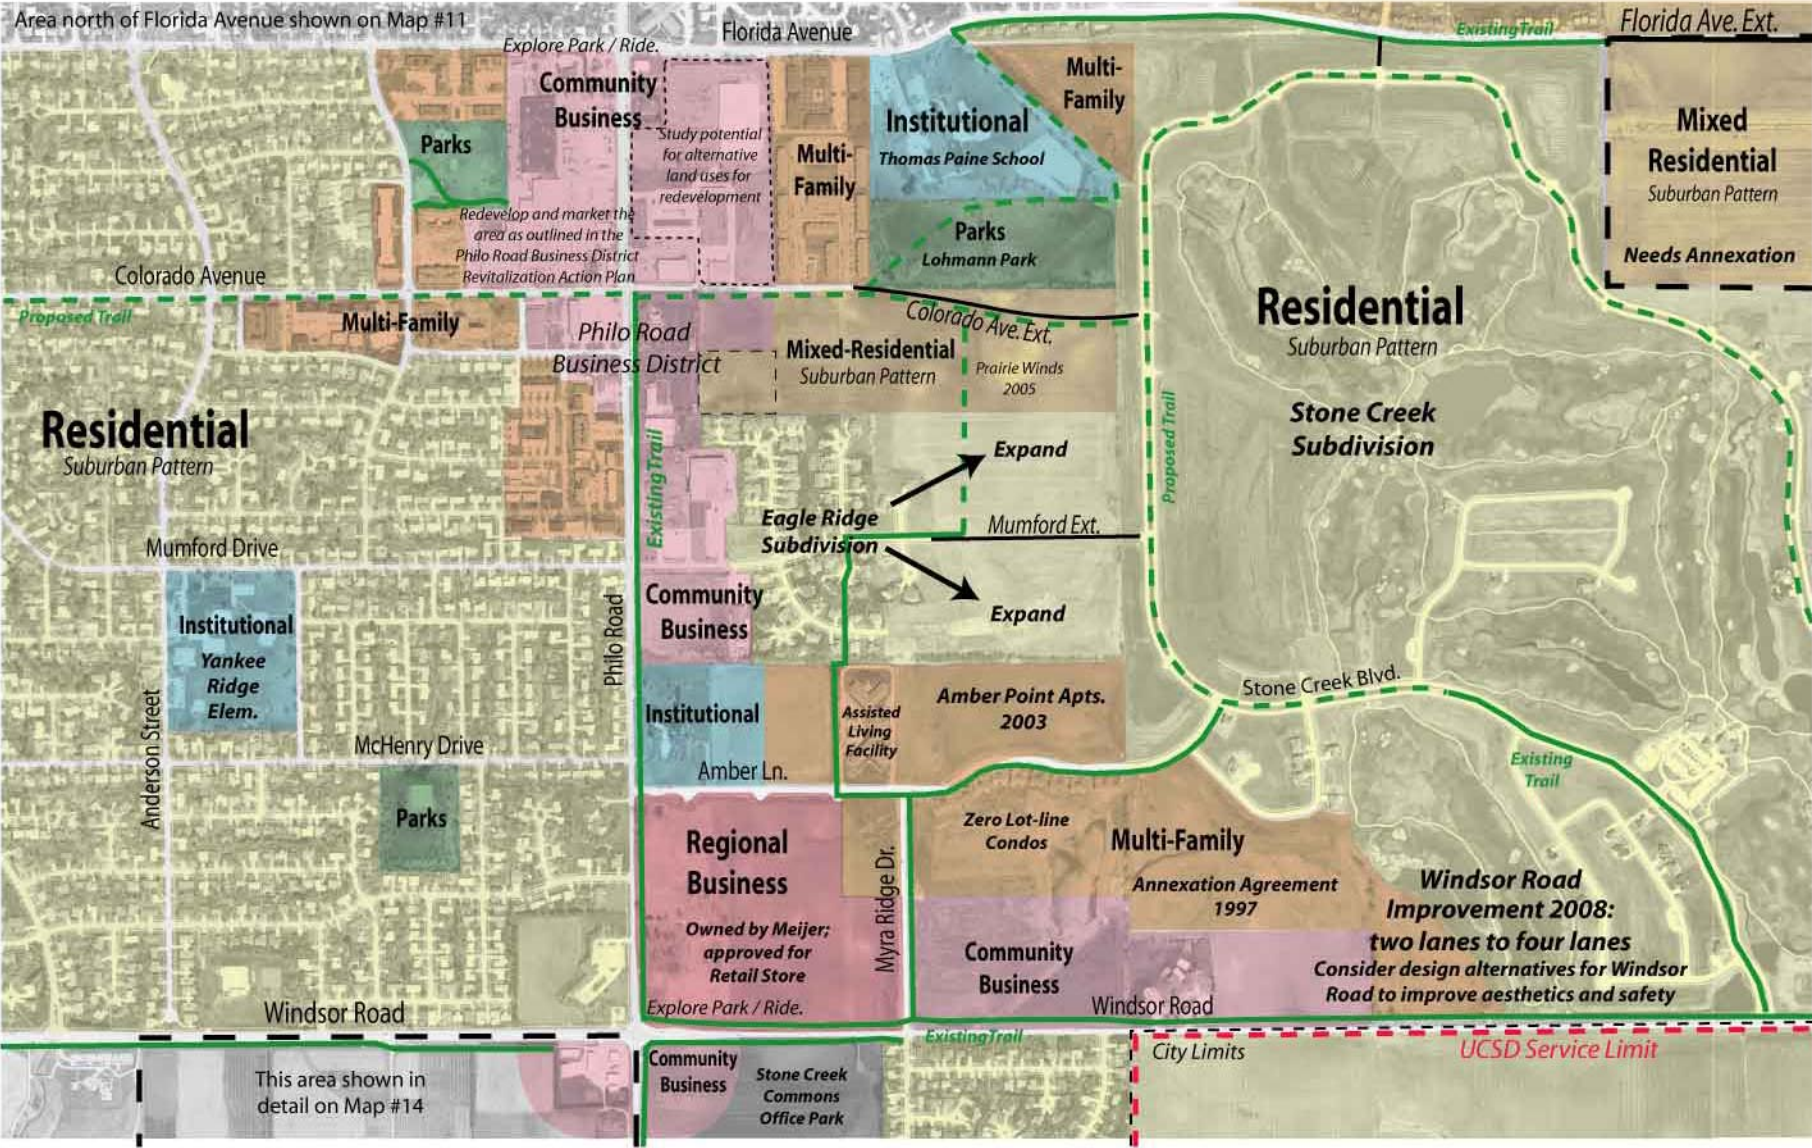

# Map #13

## Southeast Urbana / Philo Road Business District

**ADOPTED**

April 11, 2005  
 Map Created by City of Urbana  
 Community Development Services Dept.