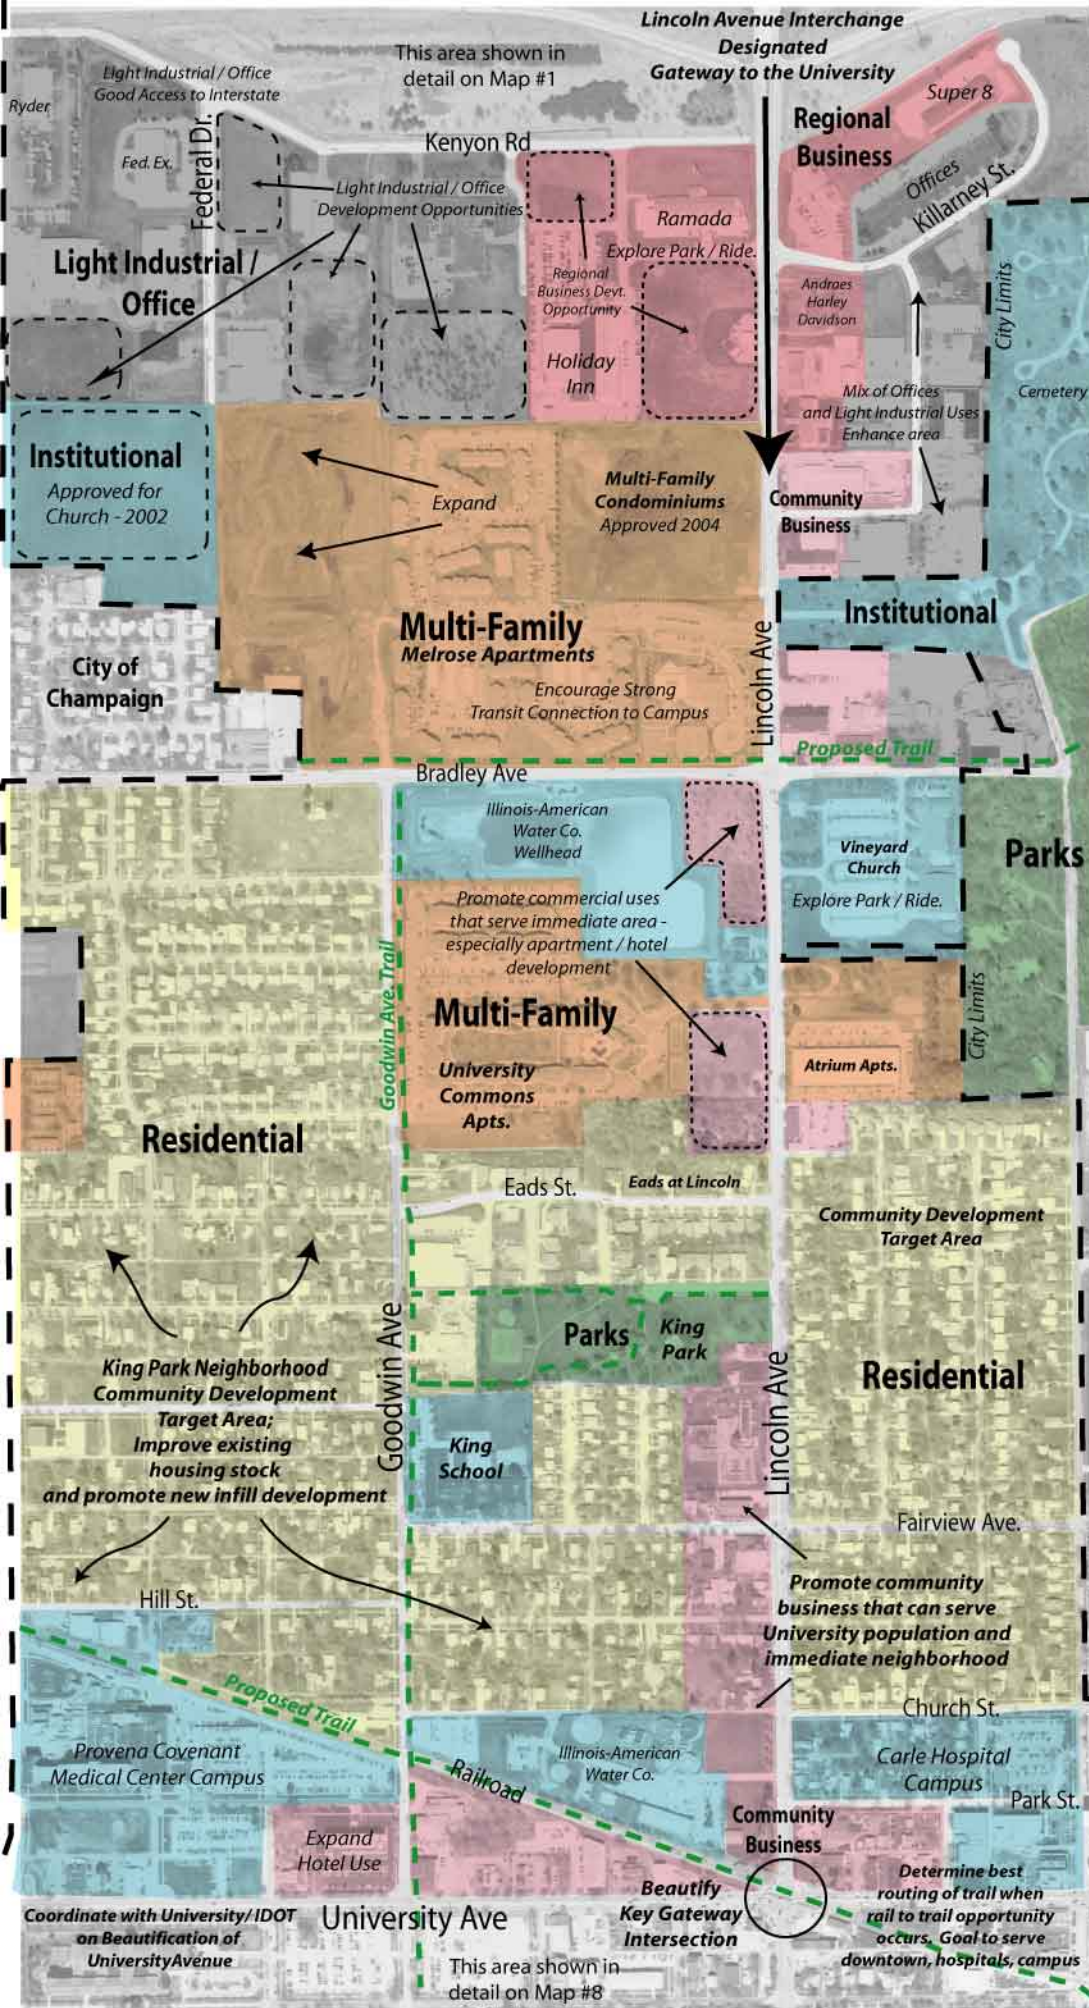

Map #3

King Park / Lincoln Avenue

ADOPTED

April 11, 2005